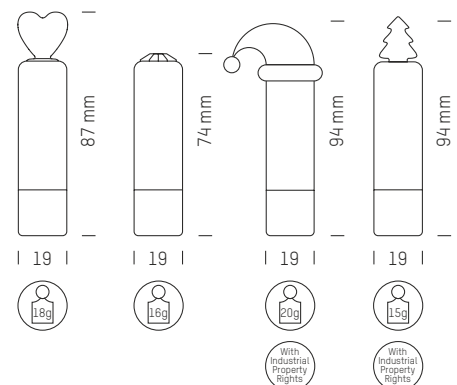

LIPCARE 3D SEASON

LIPCARE 3D SEASON

Lippenpflegestifte mit 3D-Aufsatz für viele Gelegenheiten: Mit rotem Herz für Valentins- oder Muttertag, mit roter Zipfelmütze oder grünem Tannenbäumchen als dreidimensionaler Weihnachtsgruß oder mit einem glitzerndem Strassstein als Geschenk für anspruchsvolle Kunden.

LIPPENPFLEGE

- Produktion in Deutschland nach Kosmetikverordnung und Kosmetik GMP
- Geprüft durch das Institut Fresenius
- Inhalt: ca. 4,8 g
- Haltbarkeit: 36 Monate

REZEPTUREN

- Standard: Planty
- Gegen Aufpreis: LipNature, LSF 20, LSF 30
- Weitere Rezepturen siehe S. 52-53

PRODUKTDDETAILS

- **Material:** Kunststoff
- **Verpackung:** 100er Gitterkarton / Polybeutel
- **Lieferzeit:** ca. 3 Wochen
- **Druck:**
  - Siebdruck
  - Heißfolienprägung
  - 4c Etikett

LIPCARE 3D SEASON

Lip care stick with 3D application – ideal for all occasions: With a red heart for Valentine's or Mother's Day, with a red jelly bag cap or green Christmas tree as a three-dimensional Christmas greeting, or with an elegant, sparkling rhinestone as a gift for discerning customers.

LIPCARE

- Production in Cologne / EU in accordance with cosmetics GMP
- Tested by the Institut Fresenius
- Content: approx. 4.8 g
- Shelf life: 36 months

FORMULAS

- Standard: Planty
- For additional charge: LipNature, SPF 20, SPF 30
- Further formulas see p. 52-53

PRODUCT DETAILS

- **Material:** Plastic
- **Packaging:** 100 single grid carton / PET bag
- **Delivery time:** approx. 3 weeks
- **Printing:**
  - silkscreen
  - hot foil stamping
  - 4c label

Farben (gefrostet, poliert - Kappe und Fuß kombinierbar):
Colours (frosted or polished – top and bottom combinable):