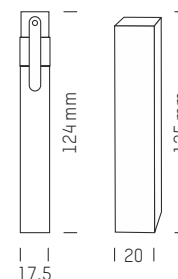

Material: Plastic
Packaging: 100 pcs. in carton
Delivery time: approx. 3 weeks
Printing: 4c label

Sales area : Germany and Austria. Switzerland only with single box.

Farbe / Colour

○ ● Phiole : transparent, Pumpenaufsatz: weiß / Phial: transparent, pump application: white