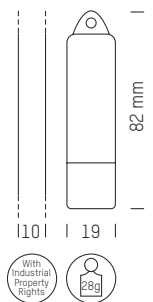

PRODUCT DETAILS

- **Material:** Plastic
- **Packaging:** 50 pcs. in PET bag
- **Delivery time:** approx. 5 weeks (with lanyard)
- **Printing:**
  - silkscreen
  - hot foil stamping
  - 4c label

Farben (gefrostet, poliert - Kappe und Fuß kombinierbar):
Colours (frosted or polished - top and bottom combinable):