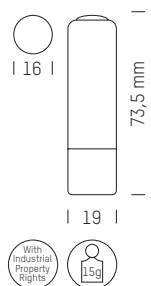

PRODUCT DETAILS

- **Material:** Plastic
- **Packaging:** 100 single grid carton
- **Delivery time:** approx. 3 weeks
- **Printing:**
  - silkscreen
  - hot foil stamping
  - 4c label

Farben (gefrostet, poliert - Kappe und Fuß kombinierbar):

Colours (frosted or polished - top and bottom combinable):