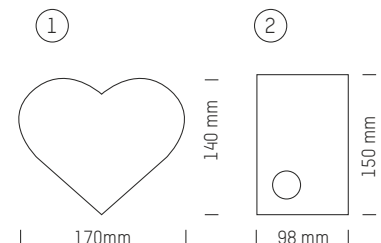

PRODUCT DETAILS

Material: Cardboard
Packaging: carton
Delivery time: approx. 5 weeks
Printing: 4c offset