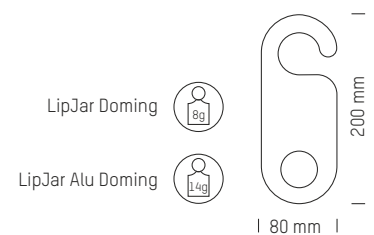

PRODUCT DETAILS

Material: Cardboard
Packaging: carton
Delivery time: approx. 5 weeks
Printing: 4c offset