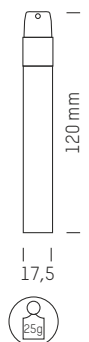

POCKETLOTION HAND

POCKETLOTION HAND

Die Handlotion im praktischen Pumpspender mit auslaufsicherem Klick-Verschluss. Passt in jede Tasche und ist vielseitig verwendbar - die perfekte Handpflege für unterwegs.

LOTION

- Pflegende und schützende Handlotion
- Angereichert mit Hyaluron und Sheabutter
- Verwöhnt die Hände mit Nährstoffen und Feuchtigkeit

INHALT

Produktion: Made in Germany
Inhalt: ca. 15 ml
Haltbarkeit: 36 Mon.

PRODUKTDDETAILS

Material: Kunststoff
Verpackung: 100 St. im Karton
Lieferzeit: ca. 3 Wochen
Druck: 4c Etikett

POCKETLOTION HAND

Hand lotion in a convenient pump-dispenser with leak-free twist-lock lid. Fits in every bag and is versatile in its use, wherever hand care is needed.

LOTION

- Softening and protecting hand lotion
- Enriched with hyaluron and shea butter
- Nourishes and moisturises hands

CONTENT

Production: Made in Germany
Content: approx. 0.5 fl oz
Shelf life: 36 months

PRODUCT DETAILS

Material: Plastic
Packaging: 100 pcs. in carton
Delivery time: approx. 3 weeks
Printing: 4c label

○ ● Phiole : weiß, Pumpenaufsatz: transparent / Phial: white, pump application: transparent