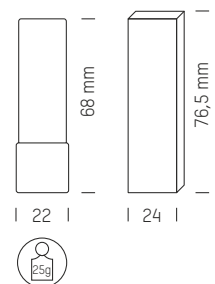

Farben / Colours

Gold glänzend, Silber glänzend / bright gold, bright silver