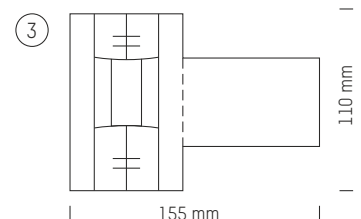

PRODUCT DETAILS

Material: Cardboard
Delivery time: approx. 5 weeks
Printing: 4c offset