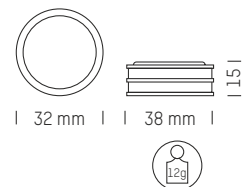

FORMULA

- Standard: Beardwax

PRODUCT DETAILS

- Material:** Aluminum
- Packaging:** 100 pcs. in carton
- Delivery time:** approx. 3 weeks
- Printing:**
 - 4c label
 - 4c doming

Farbe / Colour

-  Alu / Aluminum